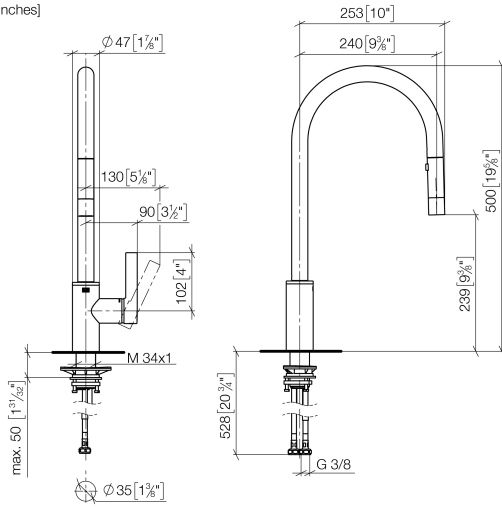

33 870 875

- 240mm projection
- pivotable spout 360°
- Optional swivel limiter available with swivel limiter set 12 823 970 90
- laminar and spray flow
- height of mixer 500 mm
- height up to laminar flow regulator 240 mm
- hole diameter 35 mm
- 1800 mm metal shower hose
- sprayface with anti-scaling system
- max. flow 10.4 l/min at 3 bar flow pressure
- lead-free
- This product can help a building meet the requirements of Green Building Rating Systems, e.g. LEED®, BREEAM®, DGNB

Recommended miscellaneous

	Swivel limitation set -	12 823 970 90
-------------------------------------------------------------------------------------	--------------------------------	---------------

Recommended miscellaneous

	Strainer waste with control handle - Chrome	10 712 970-00
-------------------------------------------------------------------------------------	----------------------------------------------------	---------------

33 870 875

mm [inches]

Flow rate chart

Certificates

Belgaqua_21-027- 27_3. LGA_28657. GDV_0400314.

33 870 875

Spare parts list

No.	Item Number	Name	Quantity used	Delivery time
1	90 12 11 148 00-00	shower	1	10
2	04 30 02 120 00-00	hose	1	10
3	90 28 22 304 00-00	spout	1	10
4	09 28 10 160 90	ring	2	2
5	09 18 40 186 90	sleeve	1	2
6	09 30 11 203 90	ring	1	2
7	90 15 05 064 05 90	cartridge	1	2
8	09 14 10 190 90	seal	1	2
9	09 28 30 030-00	cover	1	10
10	09 20 87 020-00	handle	1	10
11	90 31 11 063 00 90	pin	1	2
12	90 31 20 087 00-00	plug	1	10
13	09 14 10 036 90	seal	1	2
14	04 30 04 101 00 90	hose	2	2
15	04 28 20 067 00 90	pipe	1	2
16	04 30 11 040 00 90	fixing set	1	2
17	09 20 93 056 90	insert	1	2
18	90 24 03 253 00 90	adaptor	1	2
19	09 30 03 038 90	hose	1	2
20	04 21 50 010 00 90	accessories	1	2
21	90 30 09 031 00 90	key	1	2