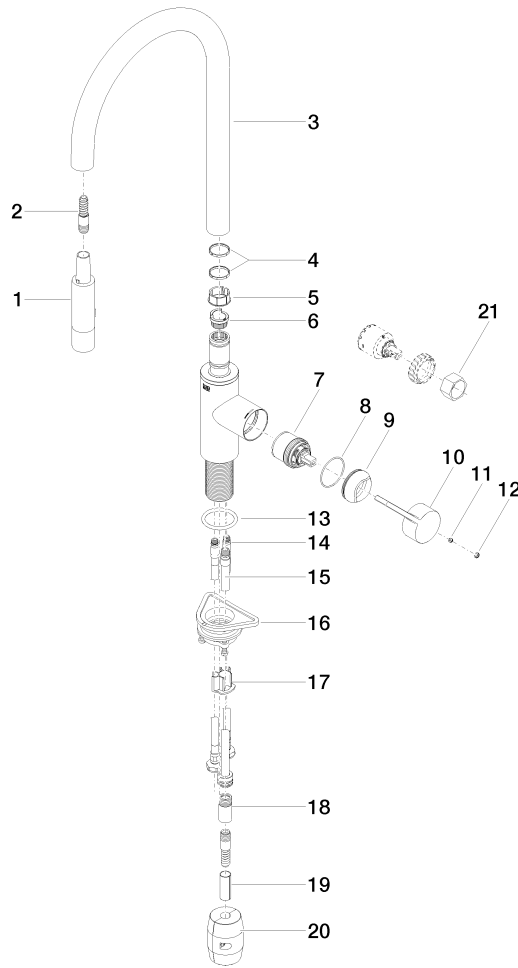

33 870 875

- 240mm projection
- pivotable spout 360°
- Optional swivel limiter available with swivel limiter set 12 823 970 90
- laminar and spray flow
- height of mixer 500 mm
- height up to laminar flow regulator 240 mm
- hole diameter 35 mm
- 1800 mm metal shower hose
- sprayface with anti-scaling system
- max. flow 10.4 l/min at 3 bar flow pressure
- lead-free
- This product can help a building meet the requirements of Green Building Rating Systems, e.g. LEED®, BREEAM®, DGNB

	Strainer waste with control handle - Chrome	10 712 970-00
-------------------------------------------------------------------------------------	----------------------------------------------------	---------------

Recommended miscellaneous

	Dispenser without rosette - Chrome	82 424 970-00
-------------------------------------------------------------------------------------	-------------------------------------------	---------------

33 870 875

mm [inches]

Flow rate chart

Certificates

Belgaqua_21-027- 27_3. LGA_28657. GDV_0400314.

33 870 875

Spare parts list

No.	Item Number	Name	Quantity used	Delivery time
1	90 12 11 148 00-00	shower	1	10
2	04 30 02 120 00-00	hose	1	10
3	90 28 22 304 00-00	spout	1	10
4	09 28 10 160 90	ring	2	2
5	09 18 40 186 90	sleeve	1	2
6	09 30 11 203 90	ring	1	2
7	90 15 05 064 05 90	cartridge	1	2
8	09 14 10 190 90	seal	1	2
9	09 28 30 030-00	cover	1	10
10	09 20 87 020-00	handle	1	10
11	90 31 11 063 00 90	pin	1	2
12	90 31 20 087 00-00	plug	1	10
13	09 14 10 036 90	seal	1	2
14	04 30 04 101 00 90	hose	2	2
15	04 28 20 067 00 90	pipe	1	2
16	04 30 11 040 00 90	fixing set	1	2
17	09 20 93 056 90	insert	1	2
18	90 24 03 253 00 90	adaptor	1	2
19	09 30 03 038 90	hose	1	2
20	04 21 50 010 00 90	accessories	1	2
21	90 30 09 031 00 90	key	1	2